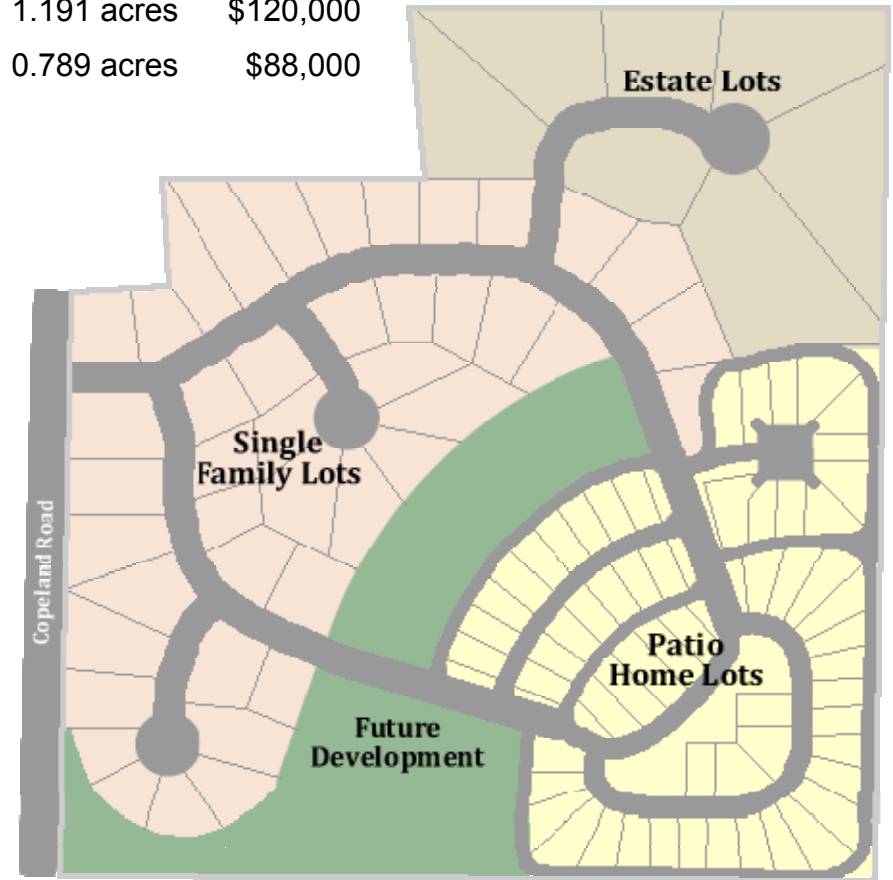

Estate Lots

Lot	Size	Price
11	1.019 acres	\$115,000
12	1.078 acres	\$110,000
13	0.794 acres	\$88,000
14	1.191 acres	\$120,000
17	0.789 acres	\$88,000

Master Plan

For more information or a free
tour of Copeland Woods, call
Saleh Development Ltd.