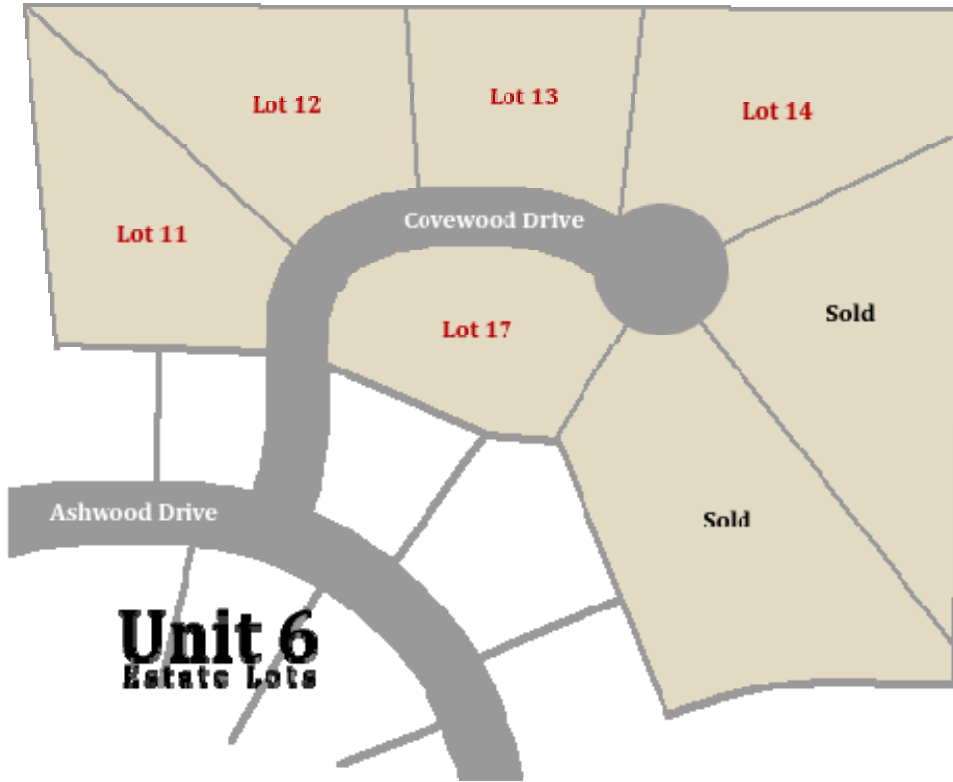

Estate Lots

Lot	Size	Price
11	1.019 acres	\$115,000
12	1.078 acres	\$110,000
13	0.794 acres	\$88,000
14	1.191 acres	\$120,000
17	0.789 acres	\$88,000

Master Plan

For more information or a free
tour of Copeland Woods, call
Saleh Development Ltd.