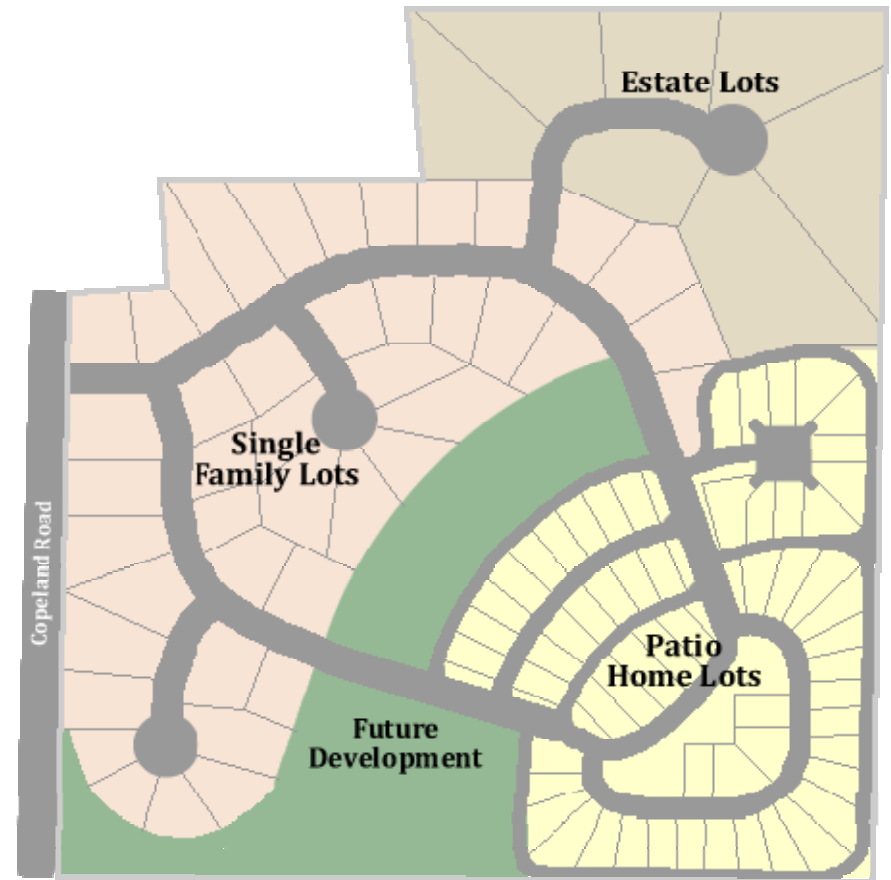

Patio Home Lots

Lot	Size	Price
4	0.1176 acres	\$49,900

Master Plan

For more information or a free tour of Copeland Woods, call Saleh Development Ltd.

903-581-7900